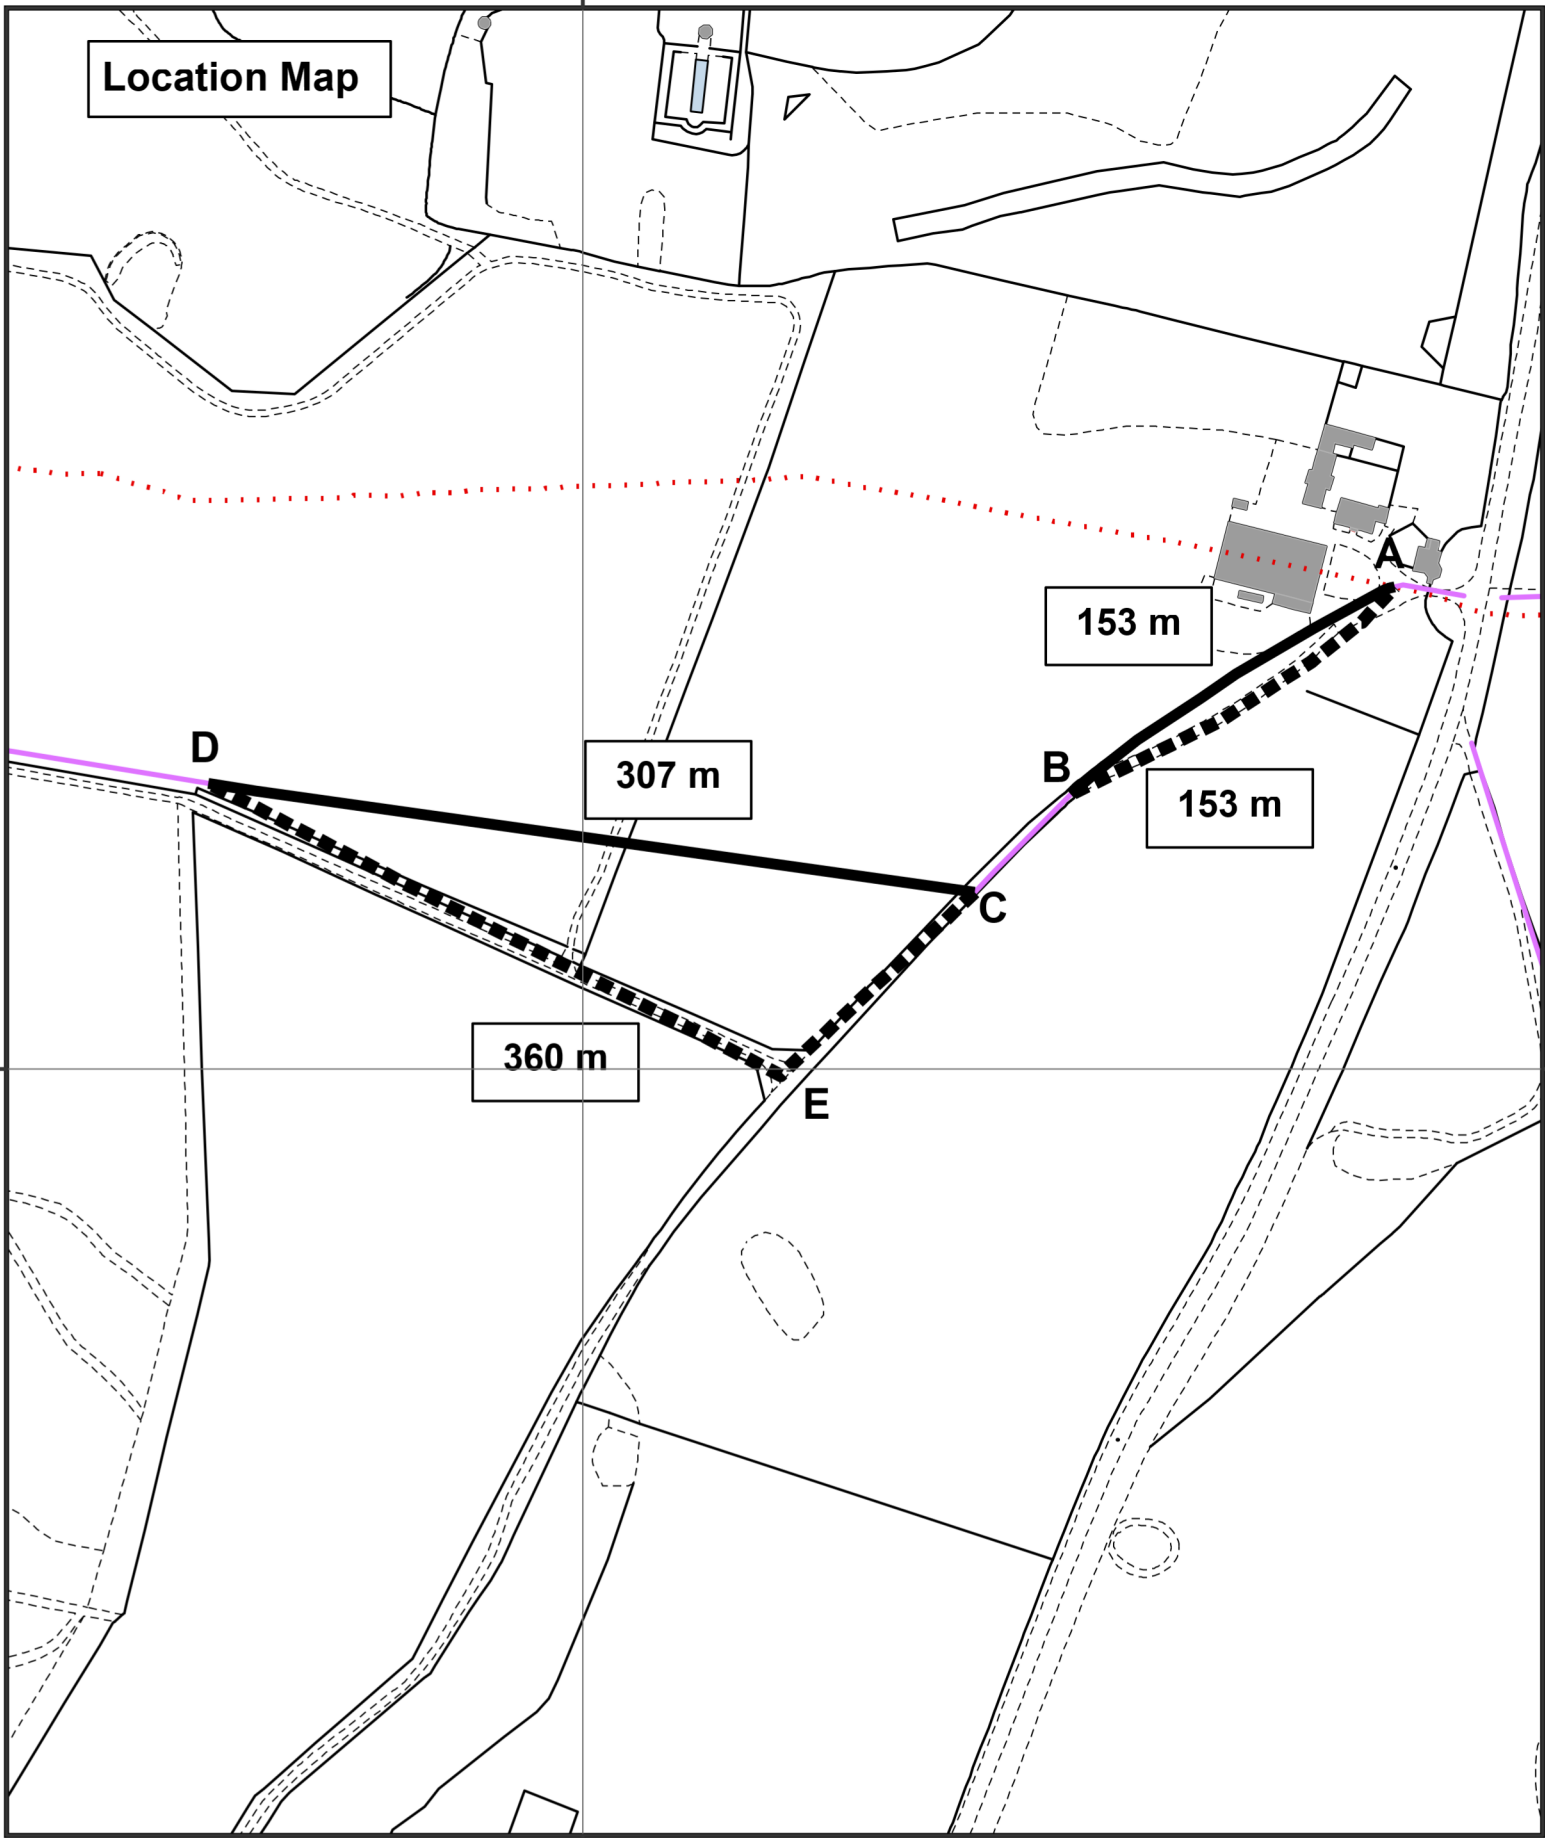

470000

Location Map

470000

**Hampshire**  
County Council

**LEGEND**

**1:3,000**

-  Footpath
-  FP to be Extinguished
-  FP to be Added
-  Parish Boundary

**Application for a Public Path  
Diversion Order for part  
of East Tisted Footpath 8**

Countryside Access Team  
Culture, Communities &  
Business Services  
Castle Avenue  
Winchester, SO23 8UL

© Crown copyright and database rights 2022 Ordnance Survey 100019180.  
Use of this data is subject to terms and conditions. You are granted a non-exclusive,  
royalty free, revocable licence solely to view the Licensed Data for non-commercial  
purposes for the period during which HCC makes it available. You are not permitted to  
copy, sub-license, distribute, sell or otherwise make available the Licensed Data to  
third parties in any form. Third party rights to enforce the terms of this licence  
shall be reserved to Ordnance Survey